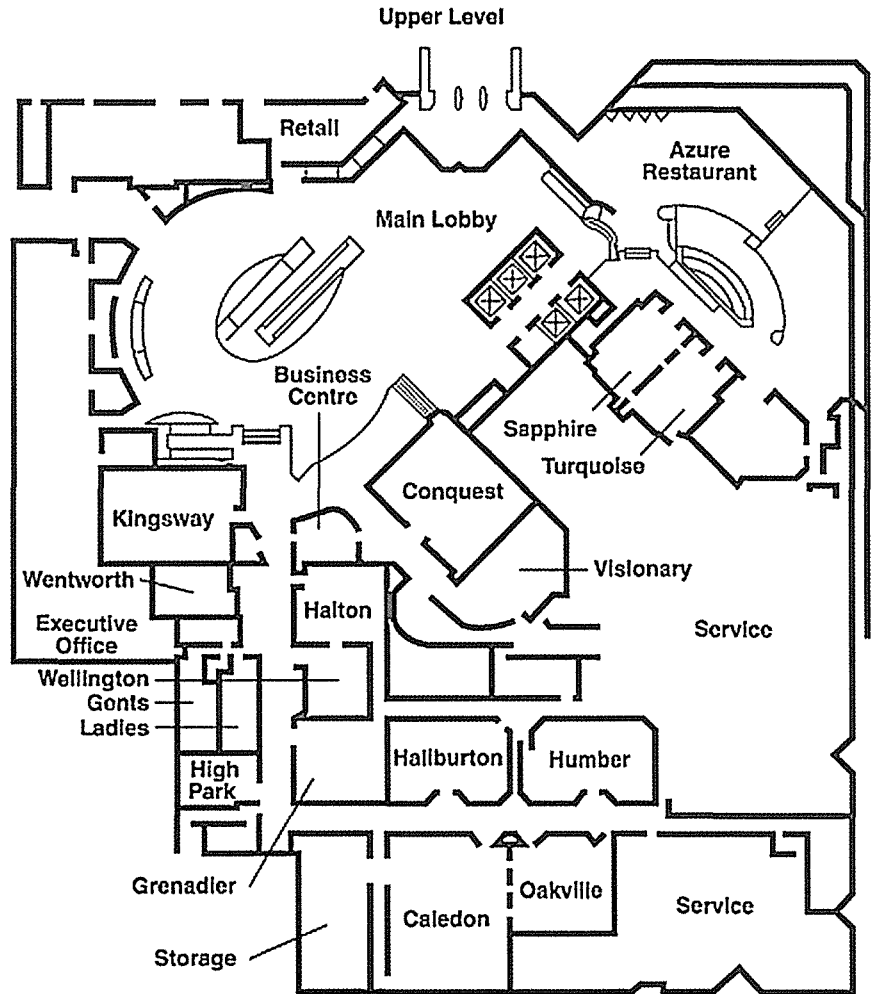

MAP

InterContinental Toronto Centre (ICTC)

INTERCONTINENTAL HOTEL TORONTO CENTRE

FRONT STREET LOBBY LEVEL

CONNECTION TO METRO
TORONTO CONVENTION CENTRE

SUPER CONFERENCE TIP:

ALL MEETING ROOMS IN THE CONVENTION CENTRE ARE BY NUMBER.

ALL MEETING ROOMS IN THE HOTEL HAVE NAMES.

INTERCONTINENTAL HOTEL TORONTO CENTRE

FRONT STREET LOWER LEVEL

NO CONNECTION TO CONVENTION CENTRE ON THIS LEVEL.

HOTEL VALET
PARKING GARAGE
INNER STREET