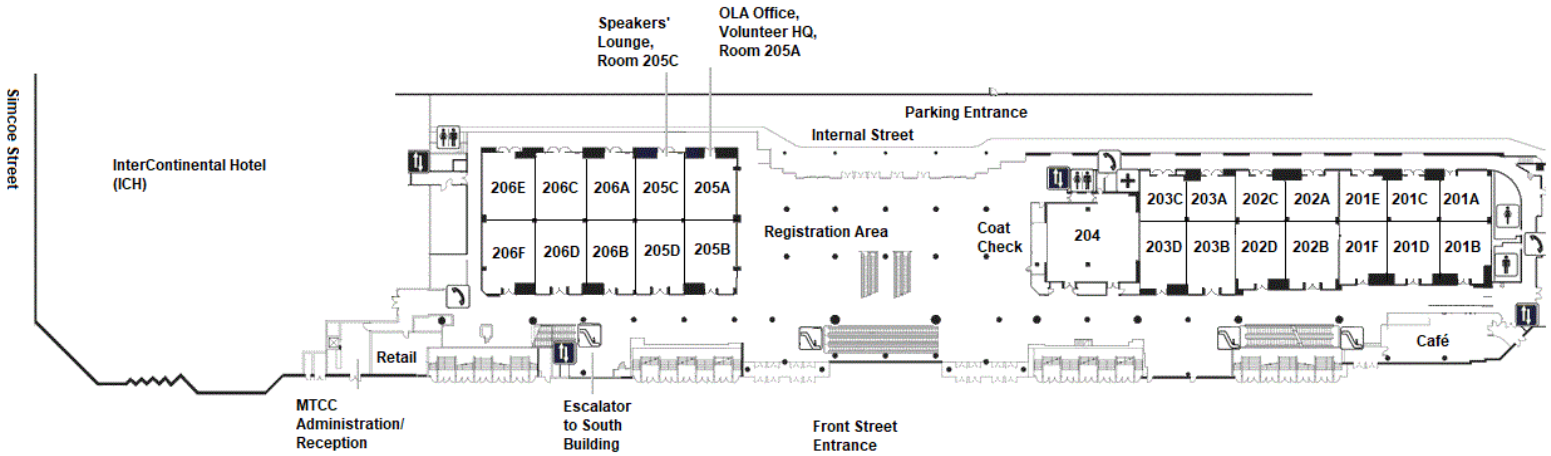

MAP

Metro Toronto Convention Centre (MTCC)

METRO TORONTO CONVENTION CENTRE FRONT ST. LOBBY LEVEL

CONNECTION TO INTERCONTINENTAL HOTEL FRONT ST. LOBBY LEVEL

LEVEL 200

Rooms with **200** numbers

METRO TORONTO CONVENTION CENTRE LOWER LEVEL

NO CONNECTION TO INTERCONTINENTAL HOTEL

LEVEL 100

Rooms with **100** numbers

N